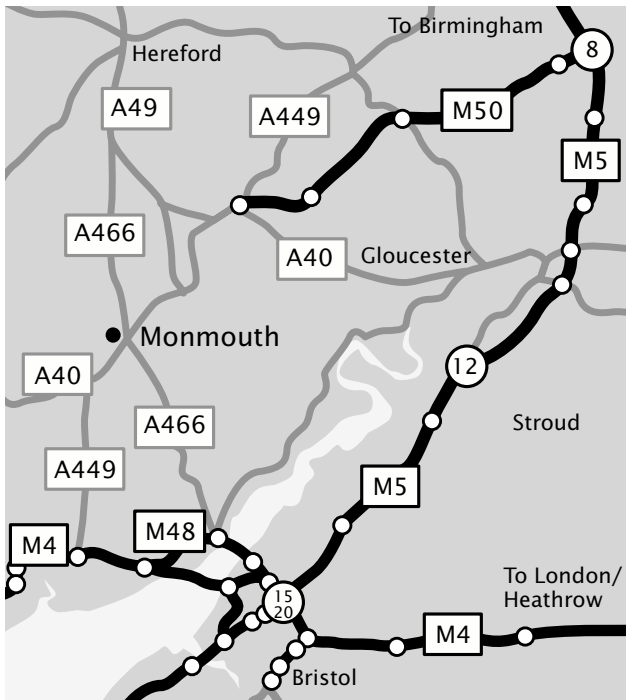

The Market Tavern 26 Agincourt Square
Monmouth NP25 3BT United Kingdom
Telephone +44 (0)1600 772 889
Fax +44 (0)1600 772 888
info@greavesbrewster.co.uk
www.greavesbrewster.co.uk

How to find us

From the A40, follow signs for Monmouth Town Centre. Our office is situated on the top floor of The Market Tavern in a prominent position in Agincourt Square (directly opposite Woolworths).

There are public car parks at either end of the main street. On-street parking is also available in the surrounding streets.